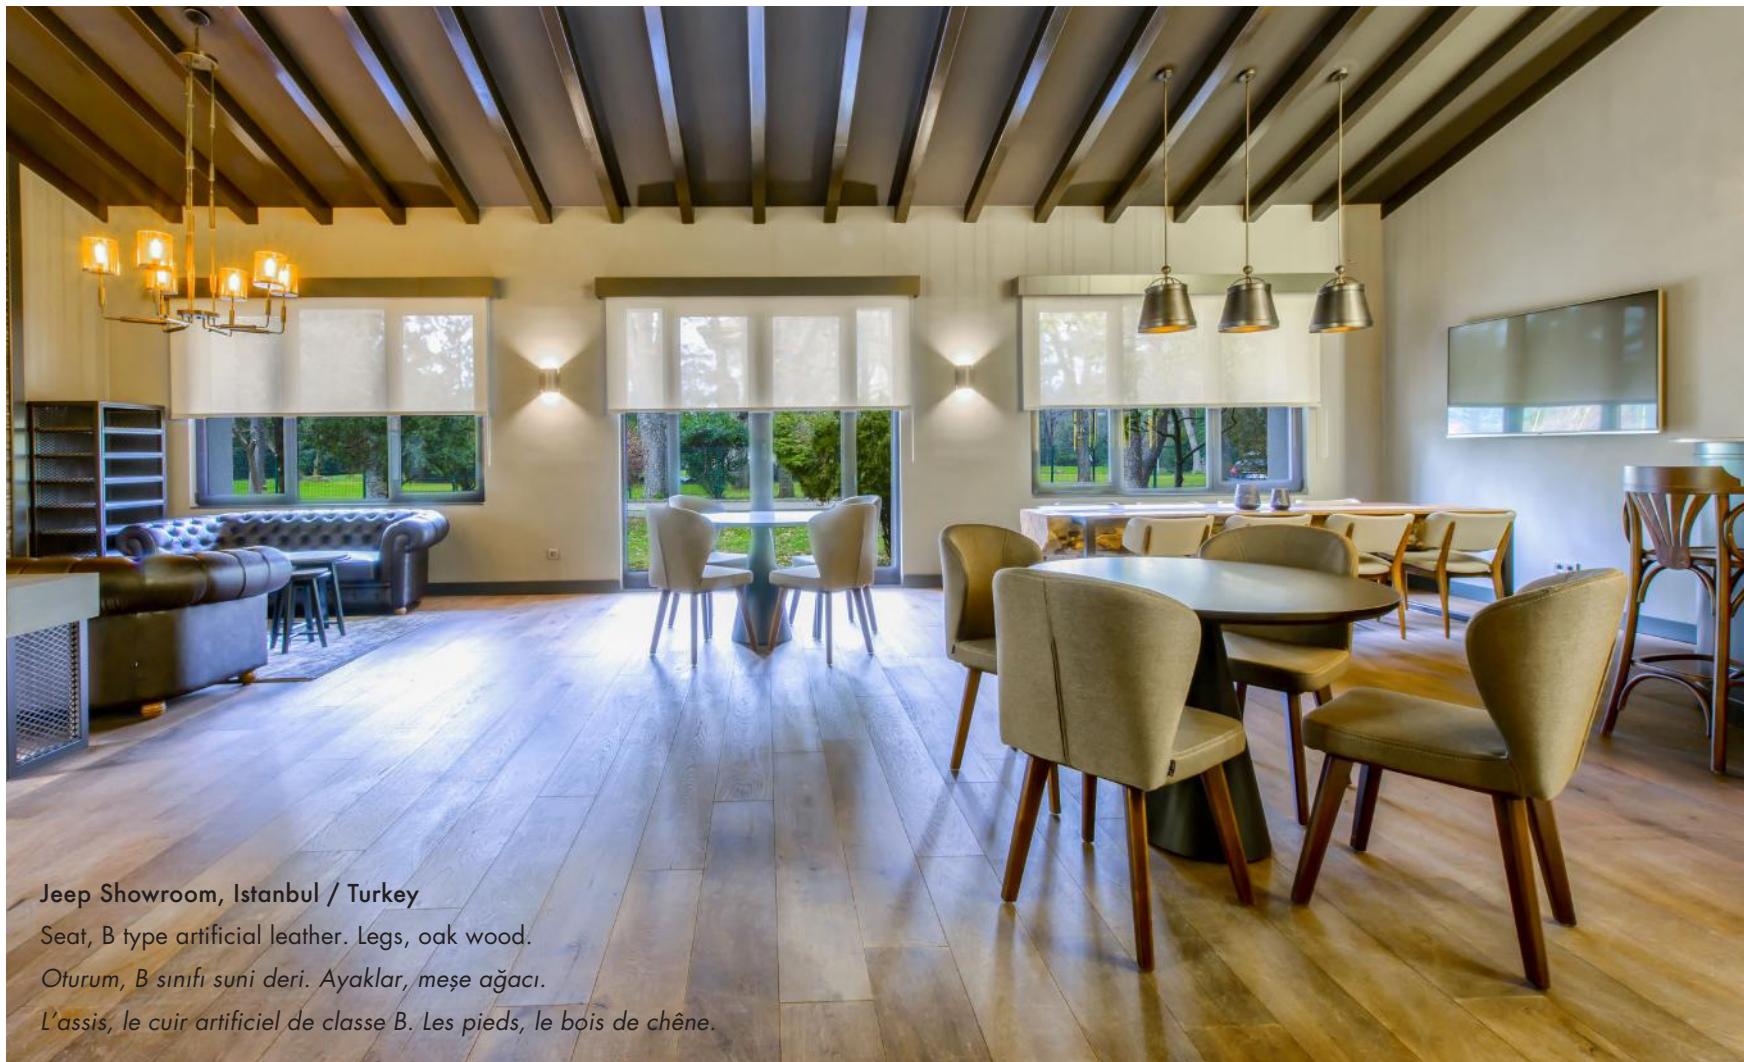

>  : 0.36 cbm

Sled

Spider

Oak - Spider

GLORIA

CHAIR

Jeep Showroom, Istanbul / Turkey

Seat, B type artificial leather. Legs, oak wood.